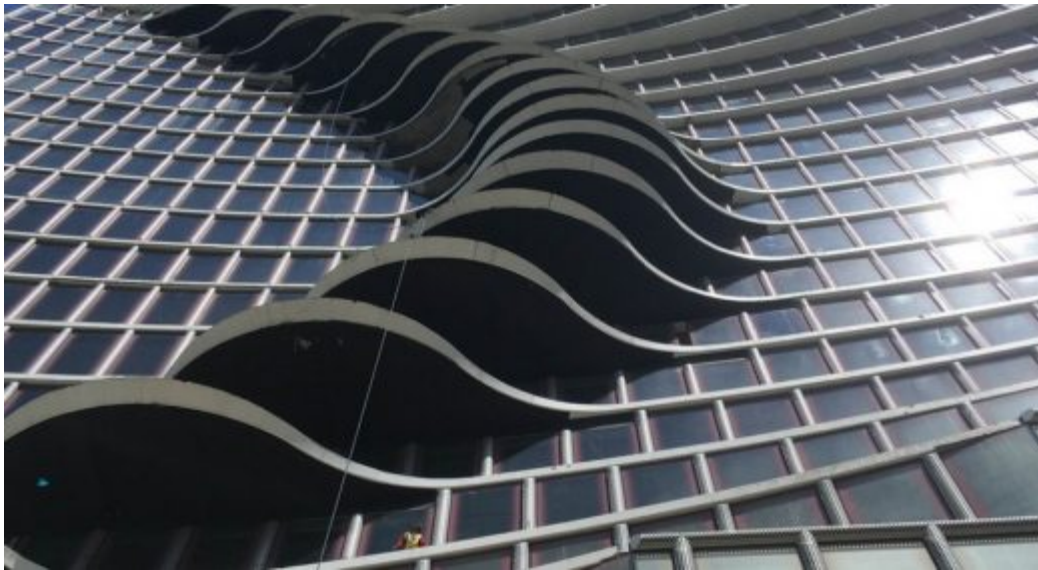

City Center Tower Manila in The Philippines

City Center Tower Manila, High-Rise Architecture in The Philippines, Building, Images

City Center Tower Manila in The Philippines

New Tall Building in South East Asia ? design by CAZA, Architects

Building will be new Philippine Headquarters for Major International Tech Companies, including Google

December 13, 2016 (Brooklyn, NY) ? CAZA (Carlos Arnaiz Architects), a Brooklyn-based architecture and design firm with offices in Bogotá, Colombia; Lima, Peru; and Manila, Philippines, is pleased to announce the opening of the City Center Tower located in downtown metro Manila. With construction completed this month, the 27-story-tall mixed-use building will feature three floors of commercial retail and dining space while also serving as the corporate offices for several prominent international companies.

CAZA's design sought to defy the average core and shell design of standard corporate office buildings by introducing refreshingly unexpected geometries that produce new experiences for users. By infusing a series of concentric

circles extended across the horizontal axes of each floor, the tower's exterior façade marries the structured shape of a cube with the free-form organic pattern of a wave. The resulting visual impact elicits efficiency and innovation while retaining a sense of light playfulness.