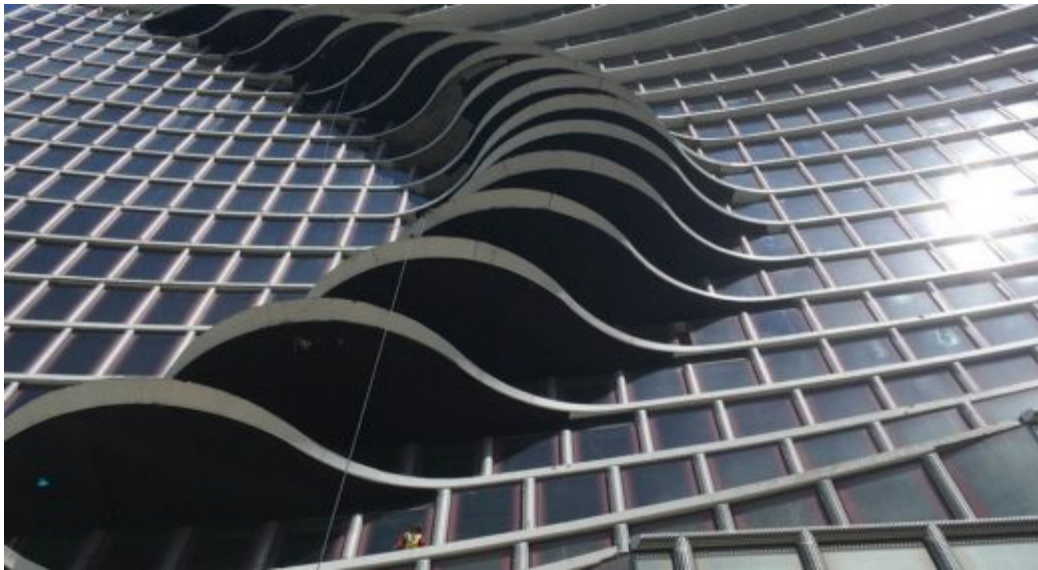

## City Center Tower Manila in The Philippines

City Center Tower Manila, High-Rise Architecture in The Philippines, Building, Images

City Center Tower Manila in The Philippines

New Tall Building in South East Asia ? design by CAZA, Architects

Building will be new Philippine Headquarters for Major International Tech Companies, including Google

December 13, 2016 (Brooklyn, NY) ? CAZA (Carlos Arnaiz Architects), a Brooklyn-based architecture and design firm with offices in Bogotá, Colombia; Lima, Peru; and Manila, Philippines, is pleased to announce the opening of the City Center Tower located in downtown metro Manila. With construction completed this month, the 27-story-tall mixed-use building will feature three floors of commercial retail and dining space while also serving as the corporate offices for several prominent international companies.

CAZA's design sought to defy the average core and shell design of standard corporate office buildings by introducing refreshingly unexpected geometries that produce new experiences for users. By infusing a series of concentric

circles extended across the horizontal axes of each floor, the tower's exterior façade marries the structured shape of a cube with the free-form organic pattern of a wave. The resulting visual impact elicits efficiency and innovation while retaining a sense of light playfulness.