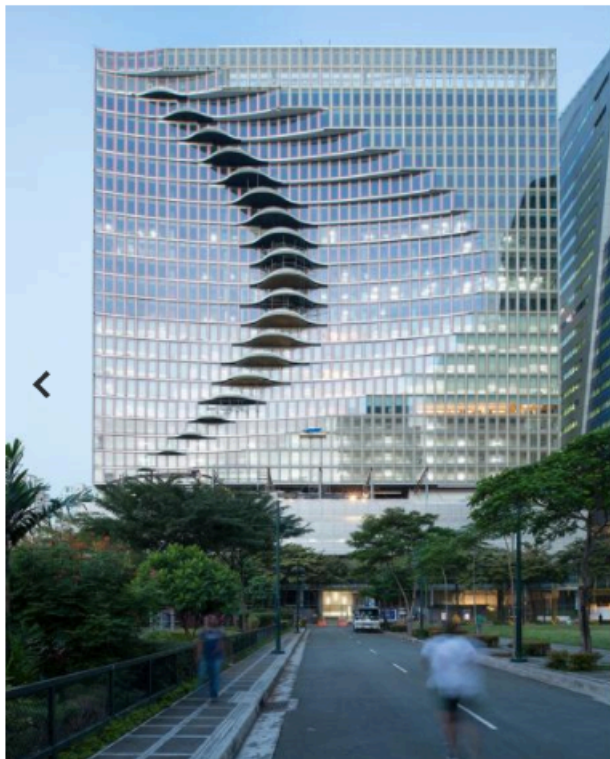

# Wallpaper\*

### Power play

13 December 2016

City Centre Tower, Manila, is the latest work from Brooklyn-based architecture and design firm CAZA. Completed this month, the playful yet powerful building will be the new Filipino HQ for leading tech companies including Google. Experimenting with an asymmetrically undulating curve, the architects pulled out a convex shape into space through designing an elliptical pattern of concentric circles across the horizontal axes of each floor. In response, they imprinted a corresponding concave, which slowly unrolls into the façade like a ripple, disrupting the vertical emphasis.

Meanwhile, the strong cuboid outline of the block allows the building to maintain the same physical impact as the surrounding architecture. The exterior architecture thus informs the interior, resulting in balconies overflowing with green plants, alternative views and shifting office shapes for the corporate floors, diversifying the professional environment. Located in downtown metro Manila, the 27 storey mixed use building includes commercial retail, dining and corporate office space.