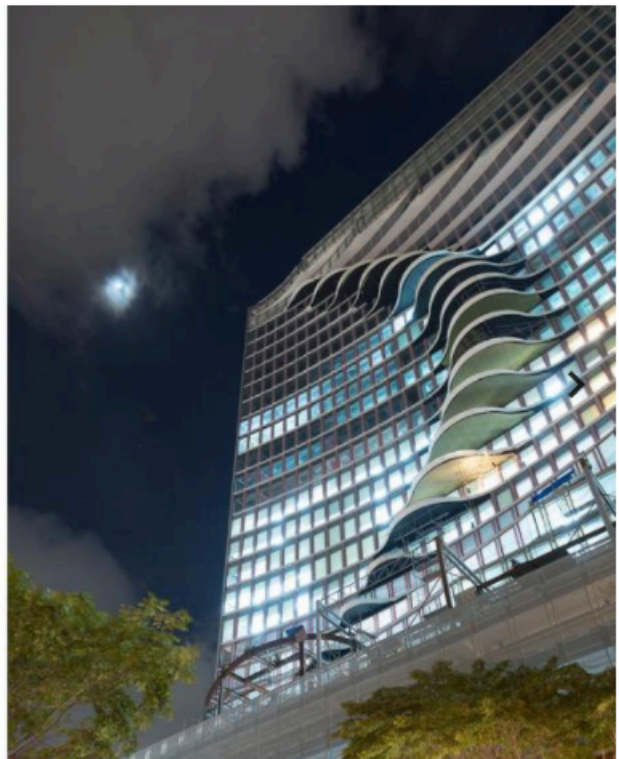

# Wallpaper\*

### Power play

13 December 2016

City Centre Tower, Manila, is the latest work from Brooklyn-based architecture and design firm CAZA. Completed this month, the playful yet powerful building will be the new Filipino HQ for leading tech companies including Google. Experimenting with an asymmetrically undulating curve, the architects pulled out a convex shape into space through designing an elliptical pattern of concentric circles across the horizontal axes of each floor. In response, they imprinted a corresponding concave, which slowly unrolls into the façade like a ripple, disrupting the vertical emphasis.

Meanwhile, the strong cuboid outline of the block allows the building to maintain the same physical impact as the surrounding architecture. The exterior architecture thus informs the interior, resulting in balconies overflowing with green plants, alternative views and shifting office shapes for the corporate floors, diversifying the professional environment. Located in downtown metro Manila, the 27 storey mixed use building includes commercial retail, dining and corporate office space.